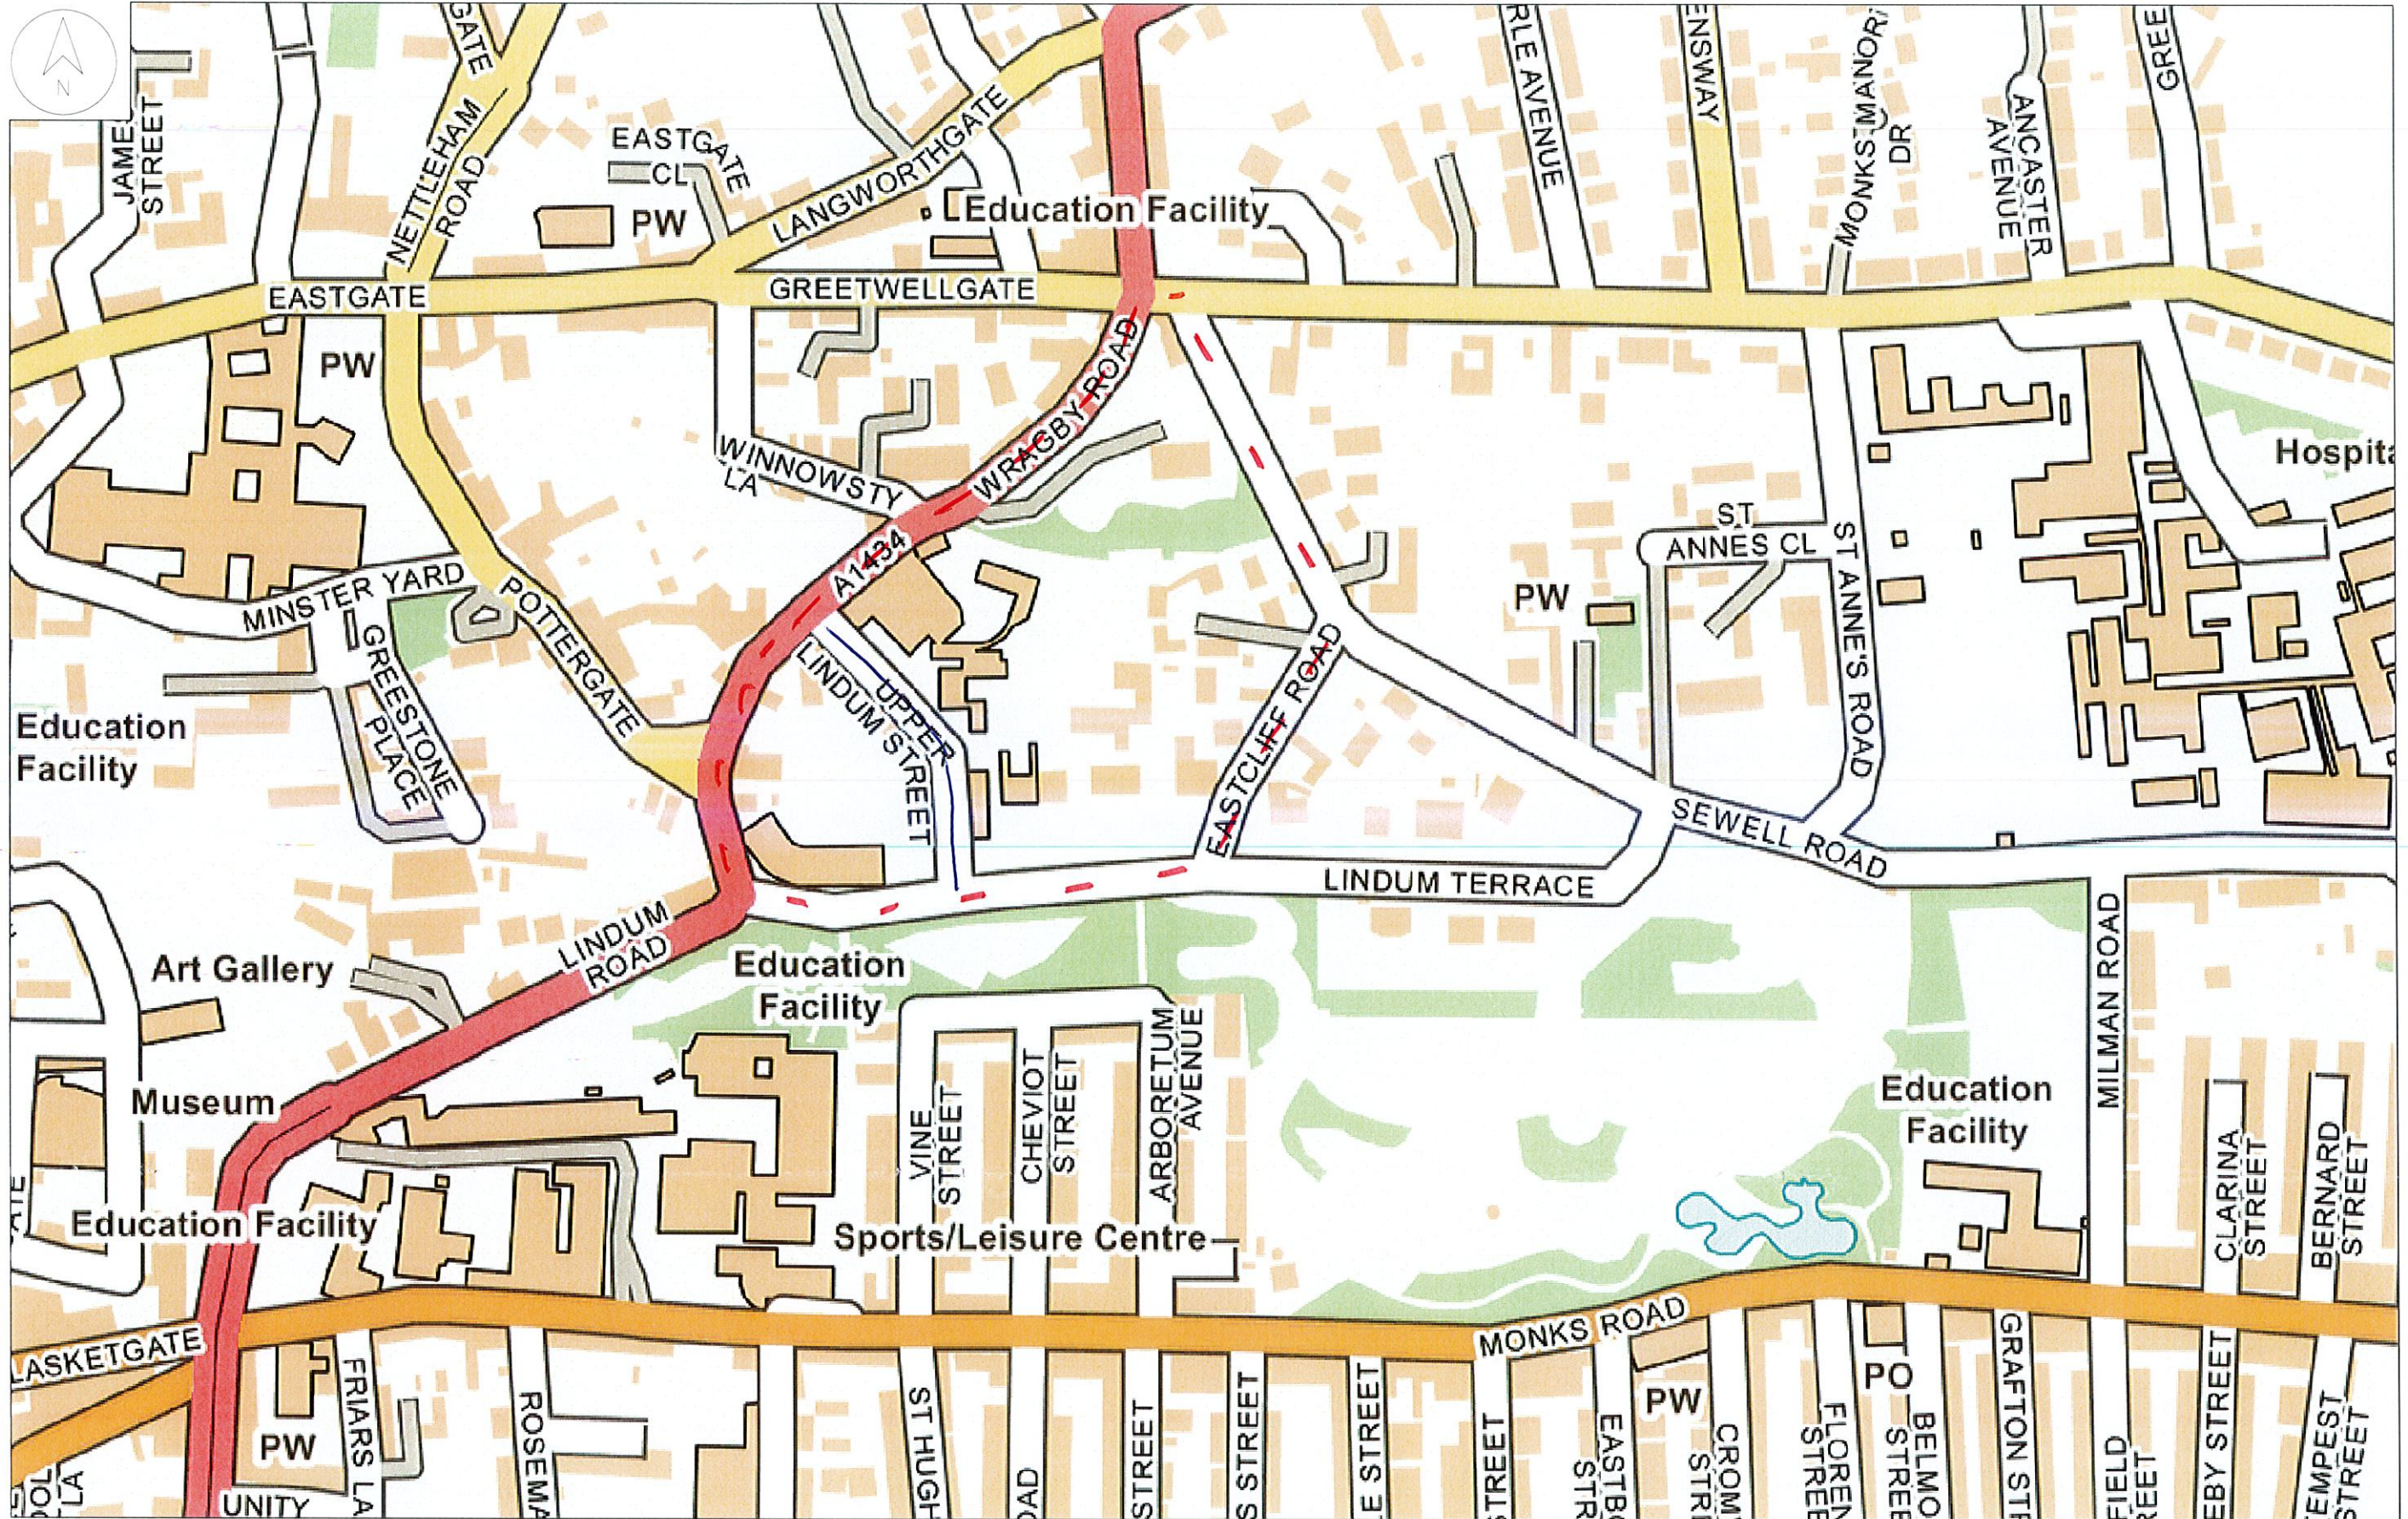

TITLE:
 DRAWN BY:
 DATE: 19/02/2024
 SCALE 1:3158
 PLOT CENTRE: 498276.970,371657.968

@ A3